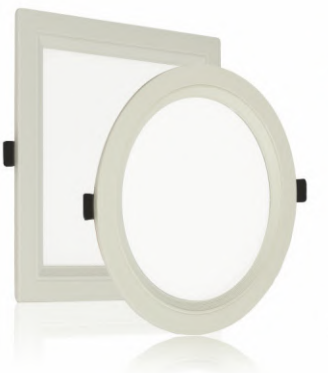

GLOW LED PANEL LIGHT

SMD | AC220-240V | PF>0.9

MODEL	WATTAGE	LUMENS	IN DIM	OUT DIM	PCB SIZE	CCT	STD PACK	DLP (₹)	DLP (₹) [3in1]
V-1384GLPL	4 W	400	70 X 70	82 X 82	RD-175X6 SQ-212X6	6K|4K|3K	120	360.00	485.00
V-1399GLPL	9 W	900	100 X 100	120 X 120	RD-278X6 SQ-331X6	6K|4K|3K	120	480.00	650.00
V-14012GLPL	12 W	1200	138 X 138	150 X 150	RD-376X6 SQ-465X6	6K|4K|3K	80	630.00	825.00
V-14115GLPL	15 W	1500	150 X 150	175 X 175	RD-438X6 SQ-545X6	6K|4K|3K	60	750.00	1000.00
V-14222GLPL	22 W	2200	200 X 200	220 X 220	RD-560X6 SQ-698X6	6K|4K|3K	60	1080.00	1450.00

☐ RD ☐ SQ