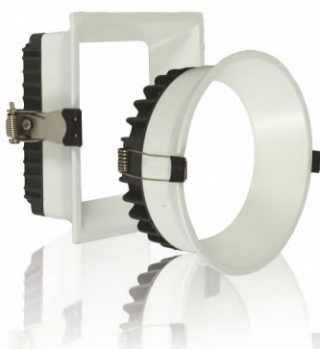

DEPTHO-RIMLESS LED DOWN LIGHT

SMD | AC220-240V | PF>0.9

MODEL	WATTAGE	LUMENS	IN DIM	OUT DIM	PCB SIZE	HEIGHT	CCT	STD PACK	DLP (₹)	DLP (₹) ³ⁱⁿ¹
V-17412DADL	12 W	1200	112X112	119X119	RD-73X73	53mm	6K 4K 3K	100	1125.00	1425.00
V-17518DADL	18 W	1800	125X125	154X154	RD-98X98	58mm	6K 4K 3K	50	1250.00	1625.00
V-17624DADL	24 W	2400	150X150	175X175	RD-130X130	58mm	6K 4K 3K	50	1750.00	2250.00
V-17712DADL	12 W	1200	100X100	110X110	SQ-63X63	53mm	6K 4K 3K	100	1125.00	1425.00
V-17818DADL	18 W	1800	120X120	145X145	SQ-93X93	58mm	6K 4K 3K	50	1250.00	1625.00
V-17924DADL	24 W	2400	140X140	170X170	SQ-110X110	58mm	6K 4K 3K	50	1750.00	2250.00

Features : Tuneable / Dimmeable / Remote System / Bluetooth ☐ RD ☐ SQ