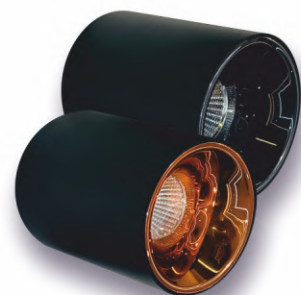

GLOZ-RAYZ

LED CYLINDER LIGHT

SMD | AC220-240V | PF>0.9

MODEL	WATTAGE	LUMENS	PRODUCT DIM	CCT	STD PACK	DLP (₹)	DLP(₹) [3in1]
V-5497GRLCL	7 W	700	Dia 60 x H 80	6K 4K 3K	100	1010.00	1199.00
V-55012GRLCL	12 W	1200	Dia 73 x H 90	6K 4K 3K	60	1448.00	1690.00
V-55118GRLCL	18 W	1800	Dia 87 x H 100	6K 4K 3K	60	2205.00	2446.00

Body Colour : Black / White

Available in Reflector : Shine Black / Rose Gold

Features : Tuneable / Dimmeable / Remote System / Bluetooth