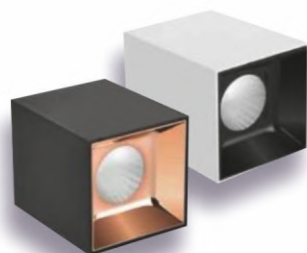

GLOZ-SQ

SQUARE COB SURFACE

SMD | AC220-240V | PF>0.9