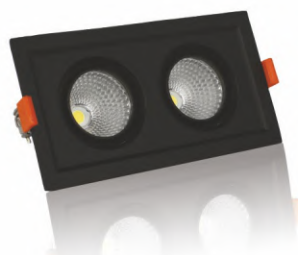

ZORA GIMBAL TWIN COB SPOT LIGHT

SMD | AC220-240V | PF>0.9