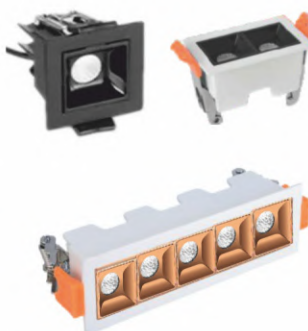

RAYZO-DELUX

COB SPOT LIGHT

SMD | AC220-240V | PF>0.9

MODEL	WATTAGE	LUMENS	HEIGHT	IN DIM	OUT DIM	CCT	STD PACK	DLP (₹)
V-4212RDCSL	2W-1way	200	45 mm	35 X 35	45 X 45	6K|4K|3K	60	950.00
V-4224RDCSL	4W-2way	400	45 mm	35 X 65	45 X 75	6K|4K|3K	40	1250.00
V-4236RDCSL	6W-3way	600	50 mm	35 X 90	45 X 105	6K|4K|3K	30	1375.00
V-42412RDCSL	12W-5way	1200	55 mm	35 X 137	45 X 146	6K|4K|3K	30	1500.00
V-42524RDCSL	24W-10way	2400	65 mm	35 X 260	45 X 280	6K|4K|3K	10	4000.00

Body Colour : White / Black
Reflector Colour : Black / Rose Gold